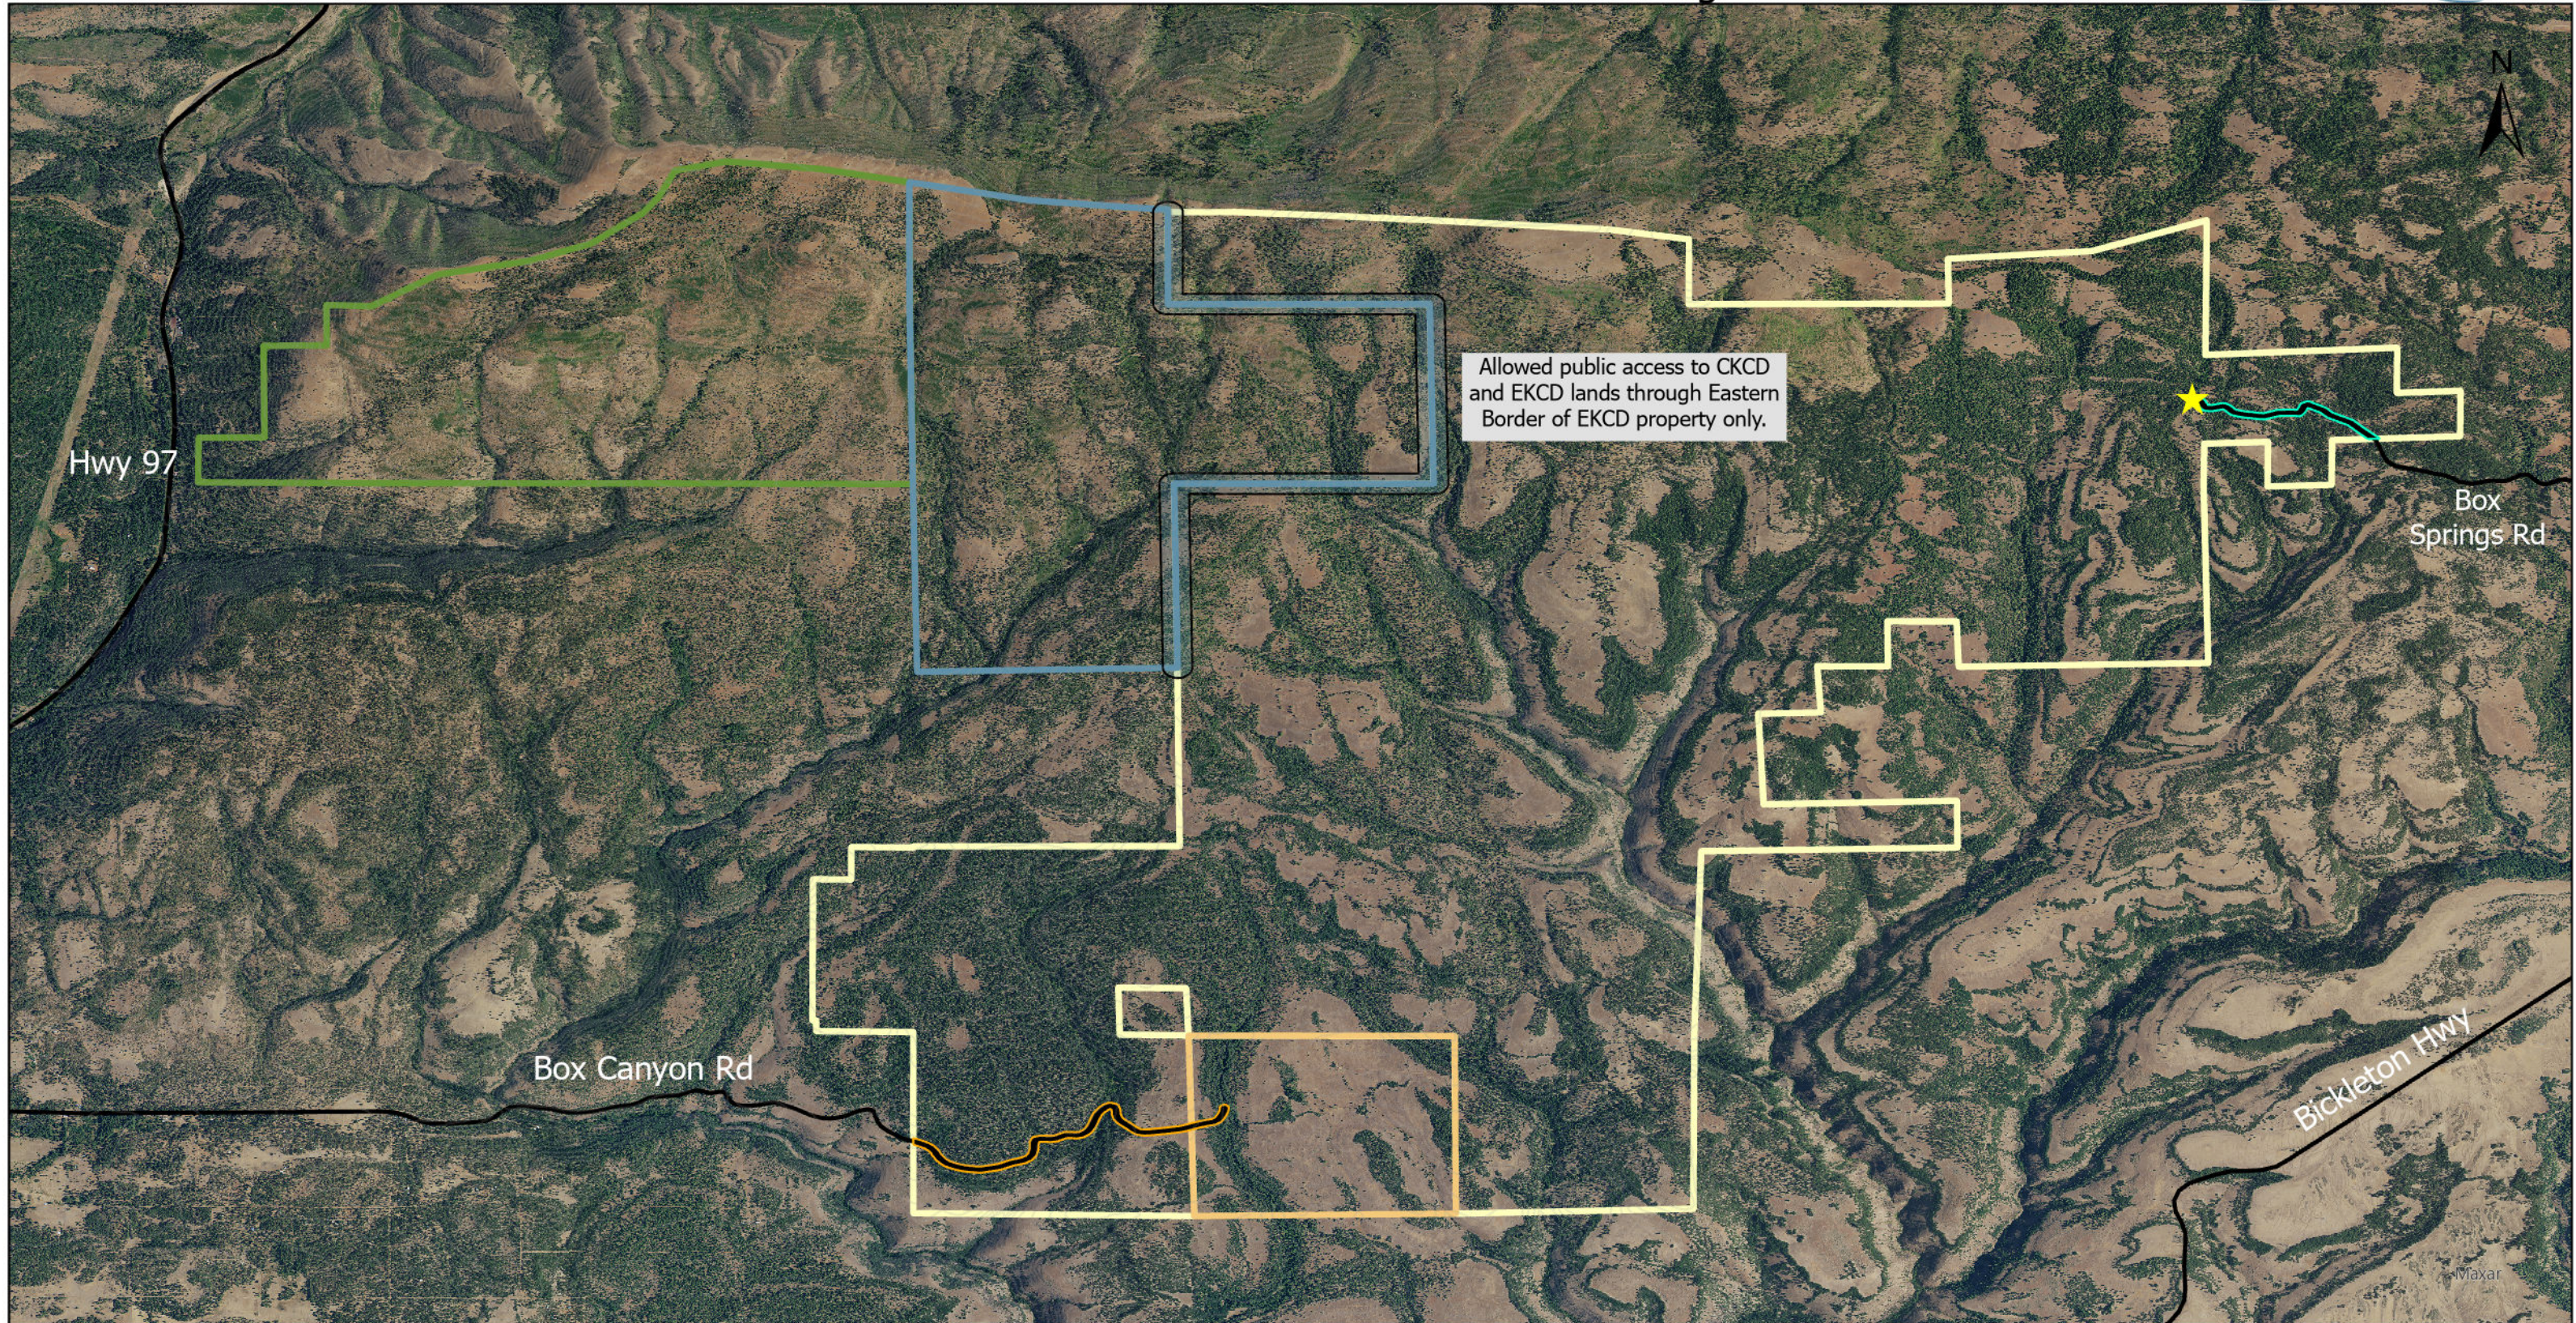

# Simcoe Mountains Access

Central Klickitat CD & Eastern Klickitat CD Working Lands

- Legend**
- CKCD Owned Working Lands
  - WDFW Owned Lands
  - EKCD Owned Working Lands
  - BLM Owned Lands
  - Box Canyon Public Entrance Area
  - Box Spring Public Entrance Area
  - EKCD Eastern Boundary
  - Box Springs Main Gate

Created By: K.H. 02/07/2025

Legal access to Conservation District lands is through adjacent WDFW property. Rules for accessing and using CKCD's and EKCD's working lands are available at [CKCD.org](http://CKCD.org) and [EKCD.org](http://EKCD.org)